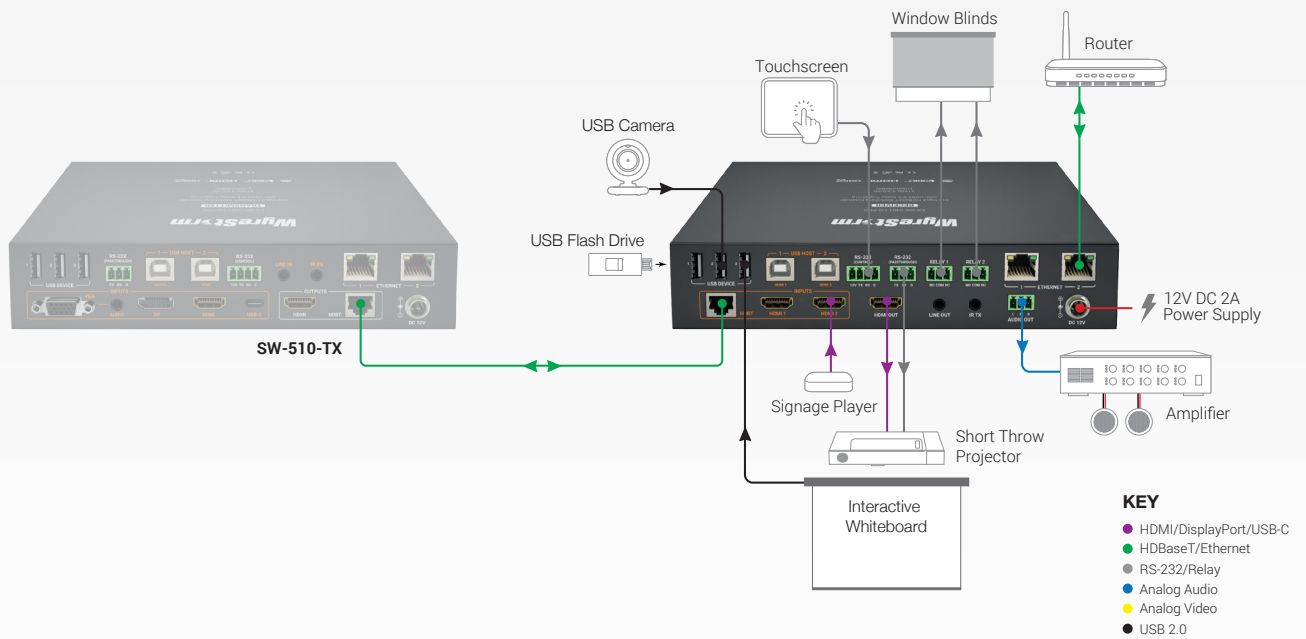

Right Product for the Right Application.

Note: WyreStorm reserves the right to change product specification, appearance or dimensions of this product at any time without prior notice.