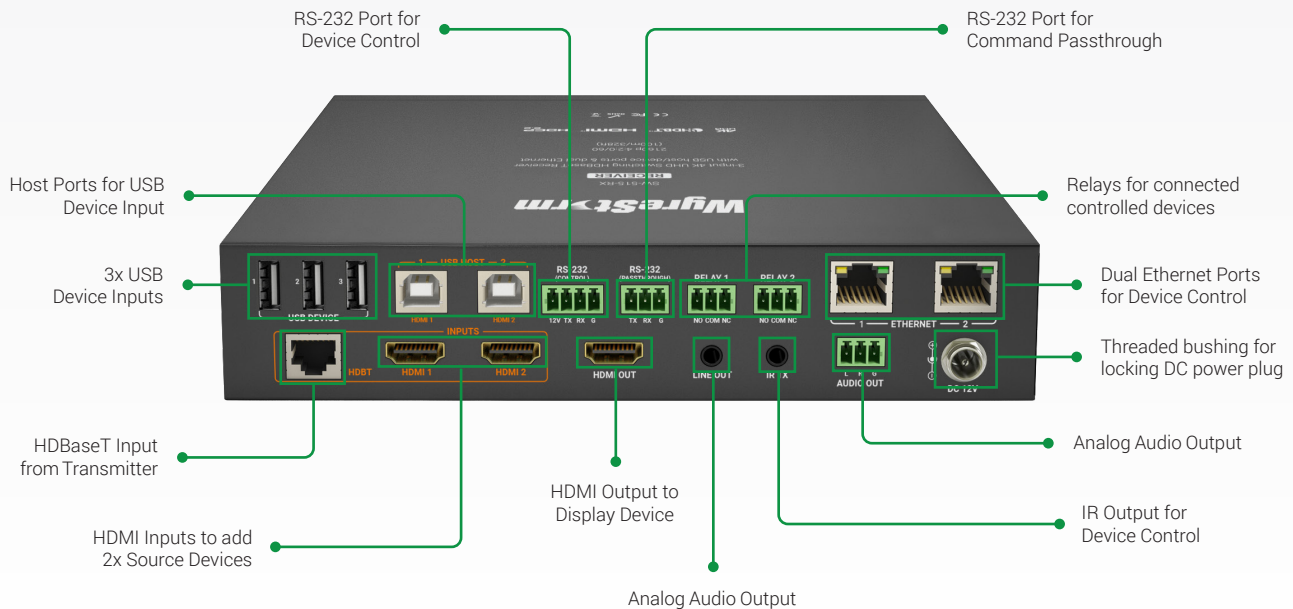

3-input 4K UHD Switching HDBaseT Receiver with USB Host/Device Ports & Dual Ethernet (4K: 100m/328ft)

SW-515-RX

WyreStorm

Specification Sheet

WyreStorm - Powerful. Reliable. Simple.

Introduction

Powerful, next generation HDBaseT receiver compatible with WyreStorm's presentation switcher platform, perfect for corporate meeting and classroom environments. Automatically switches between a remote source sent over HDBaseT and 2 local HDMI sources, all with USB device extension. CEC triggering and 3rd party device relays further contribute to a superior and autonomous presentation experience.

Key Features

- HDBaseT receiver with switching inputs for education or corporate meeting rooms
- Automatic or manual switching between a remote HDBaseT source or 2 local HDMI's
- Bidirectional USB2.0 for connection of webcams, smart touchscreens and microphones
- Automatic or manual CEC triggering for compatible connected screens or projectors
- Condition based relays triggered on source presence
- Supports source content up to 4K/60 4:2:0 with HDCP 2.2

In the Box

- 1x SW-515-RX Transmitter
- 1x 12V DC Power Supply (US/UK/EU)
- 1x IR Transmitter
- 2x Mounting Brackets

- 4x 3-pin Screw Down Phoenix Connector
- 1x 4-pin Screw Down Phoenix Connector
- 1x Quickstart Guide