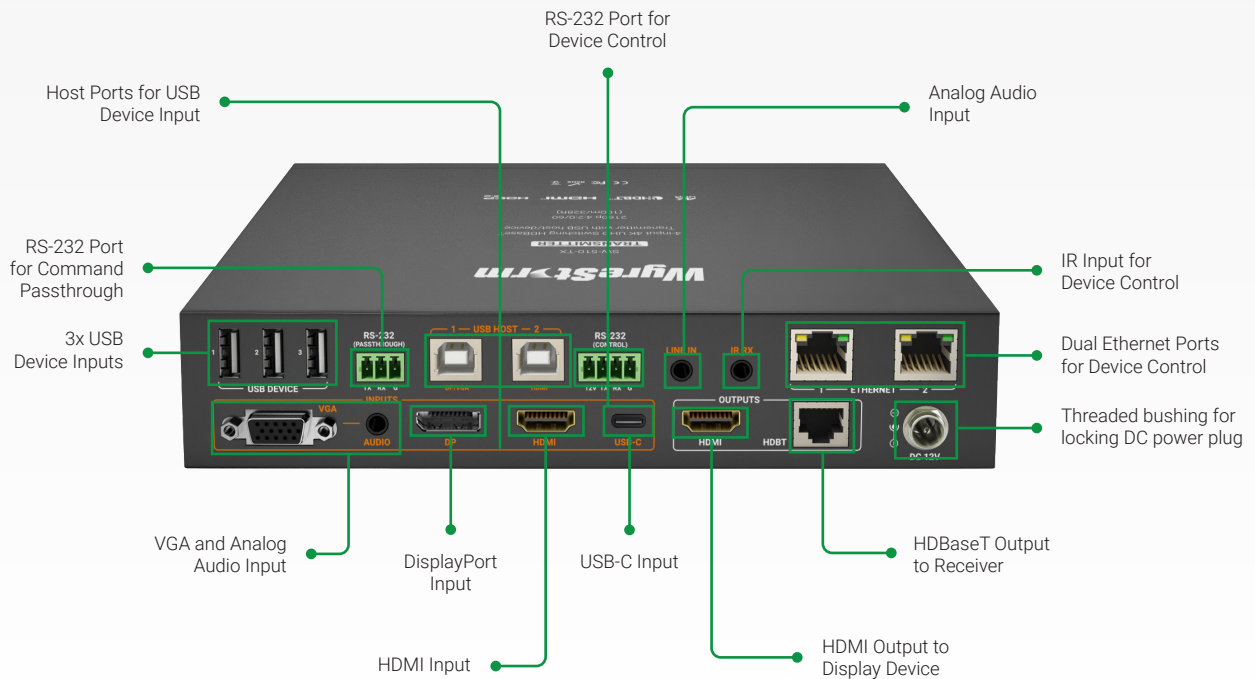

# 4-input 4K UHD Switching HDBaseT Transmitter with USB host/device (4K: 100m/328ft)

SW-510-TX

**WyreStorm**

Specification Sheet

4K UHD | HDBaseT | HDMI | HDCP 2.2

WyreStorm - Powerful. Reliable. Simple.

## Introduction

When the next generation of HDBaseT transmission meets WyreStorm's presentation switcher platform, the result is this powerful switching transmitter, perfect for corporate meeting and classroom environments. Automatic switching inputs with USB host extension and CEC triggering mean an autonomous experience with no user input required.

## Key Features

- Professional switching transmitter for education or corporate meeting rooms
- Automatic or manual switching between HDMI, VGA, DisplayPort and USB-C inputs
- Bidirectional USB2.0 for connection of webcams, smart touchscreens and microphones
- USB-C input supports Alt-mode functionality for AV and USB device connection through a single cable
- Automatic or manual CEC triggering for compatible connected screens or projectors
- Supports source content up to 4K/60 4:2:0 with HDCP 2.2

## In the Box

1x SW-510-TX Transmitter  
1x 12V DC Power Supply (US/UK/EU)  
1x IR Receiver  
2x Mounting Brackets

1x 3-pin Screw Down Phoenix Connector  
1x 4-pin Screw Down Phoenix Connector  
1x Quickstart Guide