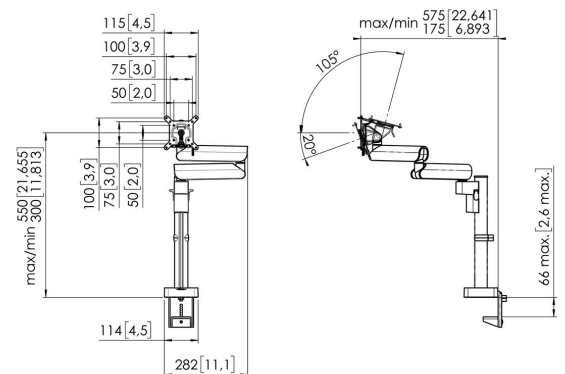

## MOMO 2137 Monitor Arm Motion (white)

### Key Benefits

- Height Adjustable
- Suitable for one, two or a whole series of monitors
- Easy install
- Flexible modular system
- TÜV certified / 10-year guarantee

The ergonomic monitor arm for every workplace The MOMO 2137 is a monitor arm specially designed for height-adjustable monitors. The monitor arm is suitable for monitors up to 43 inches and weighing up to 20 kg.

### Specifications

Min. screen size (inch)	10
Max. screen size (inch)	43
Max. screen size (inch)	43
Universal or fixed hole pattern	Fixed
Max. height of interface (mm)	115
Max. width of interface (mm)	115
Max. weight load (kg)	20
Max. weight load (Lbs)	44.09
Max. center display	550
Max. thickness desk	66
Turn	Up to 180°
Number of pivot points	3
Rotate	Up to 180°
Tilt	Tilt -20°/+105°
Height adjustment	Manual operated
Adjustable depth	Yes
Adjustable height	Yes
Mounting Possibilities	On and through desk
Article number (SKU)	7121371
EAN single box	8712285353840
Colour	White
TÜV certified	Yes
Guarantee	10 years