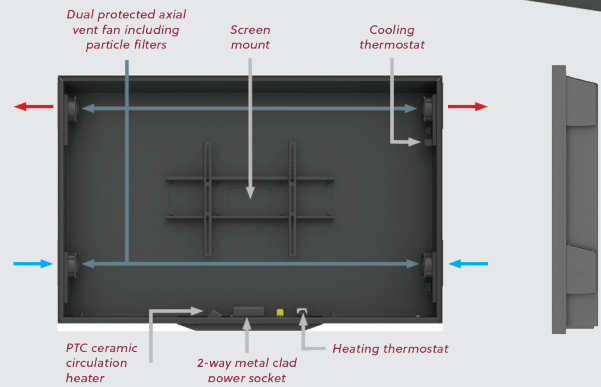

KEY FEATURES

- Tailor made for perfect screen fit every time.
- IP53 rated with vandal resistant screen.
- Corrosion free for long life in all weathers.
- Toughened or laminate glass options available.
- Thermostatic internal heating and cooling.
- User-washable particle filters for longevity.
- CE approved.