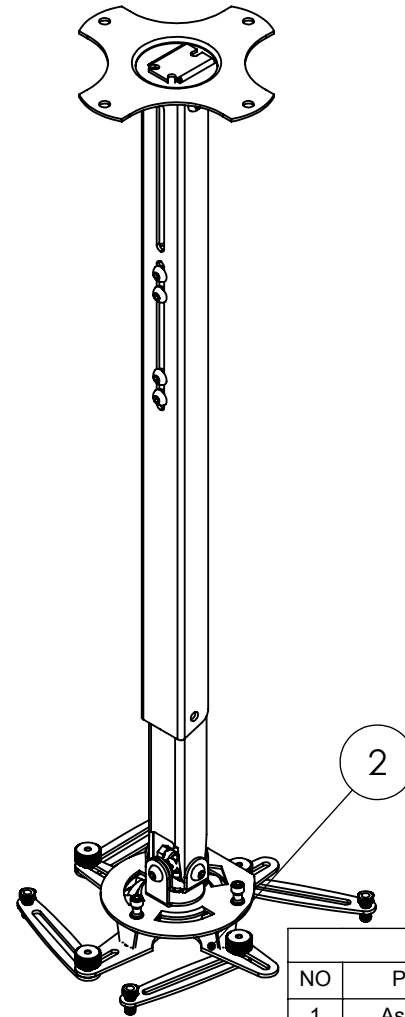

Extension 70 to 120cm

1

835

2

BOM Table			
NO	Part Number	Description	QTY.
1	Ass--20001475	GK3 Projector Mount 70 to 120cm	1
2	Ass--20001451	Universal Gyrolock Adapter Plate GAPUNI	1

Description		GK3BUNI GK3 70 to 12cm Including Universal Gap	
UNLESS OTHERWISE SPECIFIED: DIMENSIONS ARE IN MILLIMETERS	Created By	System Administrator	Saved Date: 17 February 2023 Created Date: 17 February 2023 Bend Tool:
	SURFACE FINISH: Powder Coated		
Created By System Administrator Unicol Engineering Green Road Oxford OX3 8EU		Material:	See Below - Special Notes
		Gauge:	
		Part Number & Part Revision <b>Ass--20001476 REV - A-003</b>	

WEIGHT: 4.14

Kg

SCALE:1:6

DO NOT SCALE DRAWING

SHEET 1 OF 1