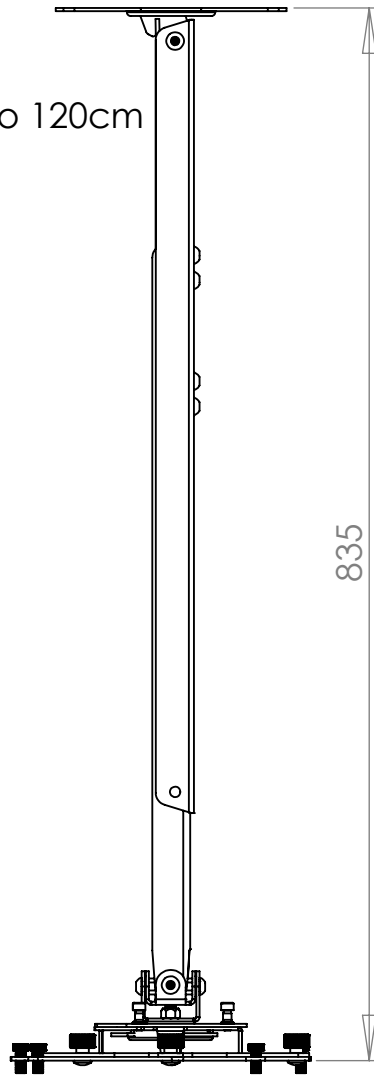

Extension 70 to 120cm

1

835

2

BOM Table			
NO	Part Number	Description	QTY.
1	Ass--20001475	GK3 Projector Mount 70 to 120cm	1
2	Ass--20001451	Universal Gyrolock Adapter Plate GAPUNI	1

Description		GK3BUNI GK3 70 to 12cm Including Universal Gap	
UNLESS OTHERWISE SPECIFIED: DIMENSIONS ARE IN MILLIMETERS	Created By	System Administrator	Saved Date: 17 February 2023 Created Date: 17 February 2023 Bend Tool:
	SURFACE FINISH: Powder Coated		
Created By System Administrator Unicol Engineering Green Road Oxford OX3 8EU		Material:	See Below - Special Notes
		Gauge:	
		Part Number & Part Revision <b>Ass--20001476 REV - A-003</b>	

WEIGHT: 4.14

Kg

SCALE:1:6

DO NOT SCALE DRAWING

SHEET 1 OF 1