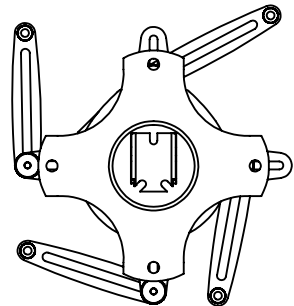

Extension 70 to 120cm

1

835

2

BOM Table			
NO	Part Number	Description	QTY.
1	Ass--20001475	GK3 Projector Mount 70 to 120cm	1
2	Ass--20001451	Universal Gyrolock Adapter Plate GAPUNI	1

Description		GK3BUNI GK3 70 to 12cm Including Universal Gap	
UNLESS OTHERWISE SPECIFIED: DIMENSIONS ARE IN MILLIMETERS	Created By	System Administrator	Saved Date: 17 February 2023 Created Date: 17 February 2023 Bend Tool:
	SURFACE FINISH: Powder Coated		
Created By System Administrator Unicol Engineering Green Road Oxford OX3 8EU		Material:	See Below - Special Notes
		Gauge:	
		Part Number & Part Revision <b>Ass--20001476 REV - A-003</b>	

WEIGHT: 4.14

Kg

SCALE:1:6

DO NOT SCALE DRAWING

SHEET 1 OF 1