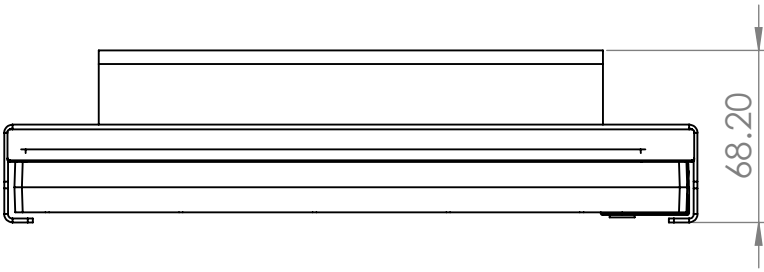

Weld clamp plate across tabs

BOM Table			
NO	Part Number	Description	QTY.
1	Par--20006914	Electrical Socket 4 Way (Assembly - Check Euro Or Uk)	1
2	Par--20003172	4 Way Electrical Socket	1
3	Par--20006915	ES04 Standard Clamp Plate	1

Description		Electrical Socket 4 Way	
UNLESS OTHERWISE SPECIFIED: DIMENSIONS ARE IN MILLIMETERS	Created Date: 10 November 2022	DRW - REV <b>REV - A-006</b>	See Below - Special Notes
	Created Date: 10 November 2022		
SURFACE FINISH: Powder Coated	Bend Tool:	Material:	Part Number & Part Revision
	Created By Specials Three		
Unicol Engineering Green Road Oxford OX3 8EU	Gauge:	<b>Ass--20003682 REV - A-006</b>	