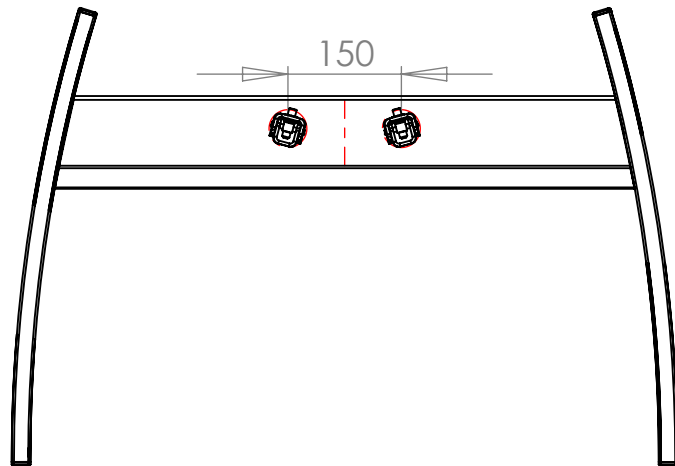

No wheels

Description		Standard Avecta Trolley Without Wheels			
UNLESS OTHERWISE SPECIFIED: DIMENSIONS ARE IN MILLIMETERS	Saved Date: 25 August 2021 Created Date: 27 August 2021 Bend Tool:		DRW - REV REV - A-002	See Below - Special Notes	
	SURFACE FINISH: Powder Coated				
Created By System Administrator Unicol Engineering Green Road Oxford OX3 8EU	Material:		Part Number & Part Revision Ass--20019385 REV - A-002		
	Gauge:				
WEIGHT: 9.80		Kg	SCALE:1:10	DO NOT SCALE DRAWING	SHEET 1 OF 1