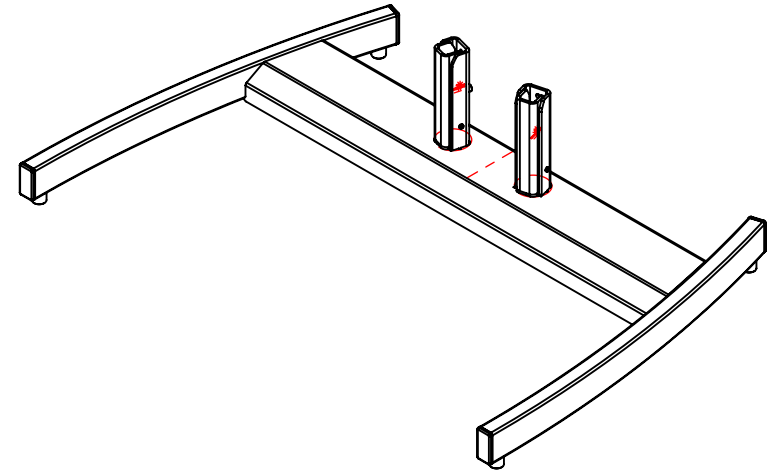

No wheels

Description		Standard Avecta Trolley Without Wheels			
UNLESS OTHERWISE SPECIFIED: DIMENSIONS ARE IN MILLIMETERS	Saved Date: 25 August 2021 Created Date: 27 August 2021 Bend Tool:		DRW - REV REV - A-002	See Below - Special Notes	
	SURFACE FINISH: Powder Coated				
Created By System Administrator Unicol Engineering Green Road Oxford OX3 8EU	Material:		Part Number & Part Revision Ass--20019385 REV - A-002		
	Gauge:				
WEIGHT: 9.80		Kg	SCALE:1:10	DO NOT SCALE DRAWING	SHEET 1 OF 1