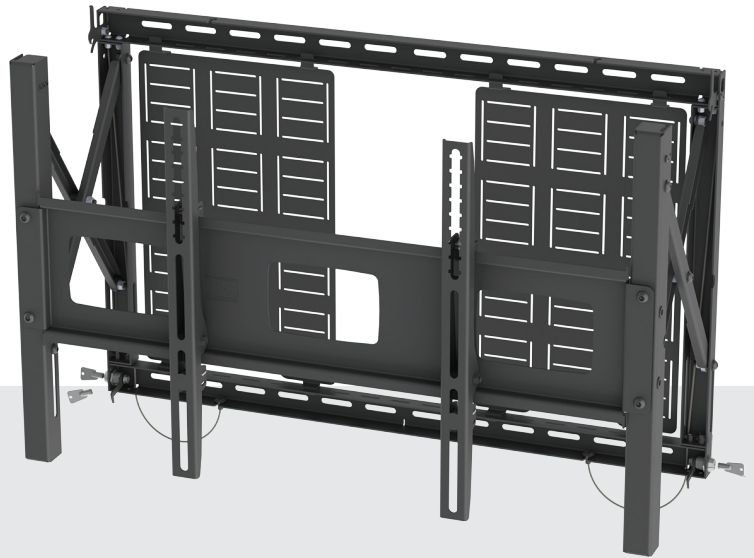

OVERVIEW

This pull-out serviceable mount offers the ability to populate the perforated AV trays with a broad range of devices for a chosen installation, either on-site or remotely.

The quick release scissor-action movement provides a spacious opening depth of 350mm for easy behind-screen access. Twin locks are provided for additional security when closed.

SPECIFICATION

Part Code	ASMW1
Cost (exc. VAT)	£505.60
Dimensions (h x w x d)	600 x 952 x 112-352 mm
Weight	20.8kg
Screen Size (Min - Max)	50 - 75"
VESA Fixing (Min/Max)	200x200 / 800x400
Weight Capacity	60kg
Colour Options	■ □

KEY FEATURES

- Spacious opening depth of 350mm.
- Quick-release latch mechanism provides easy access. Dedicated slots allow cords to be safely hidden.
- Lockable to secure devices when closed.
- Removable AV trays offers easy maintenance and allows for pre-population of devices if required.
- 3 depth adjustment settings allow you to cater for larger AV devices when closed (115mm / 125mm / 135mm).
- 310w x 488h AV trays offer ample space for a wide range of AV devices.
- Patented finger tip tilt control makes viewing angle adjustment easy. Offers variable tilt from 0° to 11°.
- Alternative screen arms are available.
- Built-in screen levelling.
- Accommodates a wide range of VESA patterns and screen sizes.
- Compatible with our sound/video bar and video conference camera mounts.

AV trays offer lateral movement to cater for mains and other inputs.

Twin column floor-to-ceiling and floor-to-wall versions available.

Adjustable closed depth allows you to cater for larger devices.

Easy-to-use pull cord and manual latch for lockable quick release.