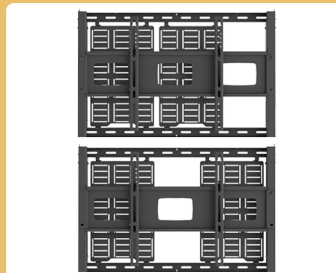

OVERVIEW

This pull-out serviceable mount offers the ability to populate the perforated AV trays with a broad range of devices for a chosen installation, either on-site or remotely.

The quick release scissor-action movement provides a spacious opening depth of 350mm for easy behind-screen access. Twin locks are provided for additional security when closed.

SPECIFICATION

Part Code	ASMW1
Cost (exc. VAT)	£505.60
Dimensions (h x w x d)	600 x 952 x 112-352 mm
Weight	20.8kg
Screen Size (Min - Max)	50 - 75"
VESA Fixing (Min/Max)	200x200 / 800x400
Weight Capacity	60kg
Colour Options	■ □

KEY FEATURES

- Spacious opening depth of 350mm.
- Quick-release latch mechanism provides easy access. Dedicated slots allow cords to be safely hidden.
- Lockable to secure devices when closed.
- Removable AV trays offers easy maintenance and allows for pre-population of devices if required.
- 3 depth adjustment settings allow you to cater for larger AV devices when closed (115mm / 125mm / 135mm).
- 310w x 488h AV trays offer ample space for a wide range of AV devices.
- Patented finger tip tilt control makes viewing angle adjustment easy. Offers variable tilt from 0° to 11°.
- Alternative screen arms are available.
- Built-in screen levelling.
- Accommodates a wide range of VESA patterns and screen sizes.
- Compatible with our sound/video bar and video conference camera mounts.

AV trays offer lateral movement to cater for mains and other inputs.

Twin column floor-to-ceiling and floor-to-wall versions available.

Adjustable closed depth allows you to cater for larger devices.

Easy-to-use pull cord and manual latch for lockable quick release.