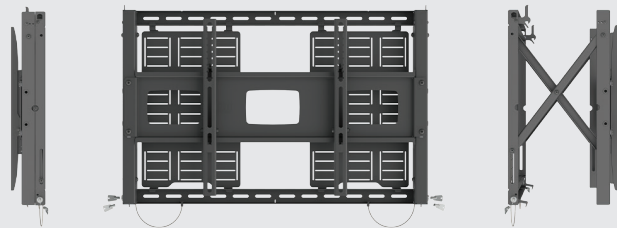

OVERVIEW

This pull-out serviceable mount offers the ability to populate the perforated AV trays with a broad range of devices for a chosen installation, either on-site or remotely.

The quick release scissor-action movement provides a spacious opening depth of 350mm for easy behind-screen access. Twin locks are provided for additional security when closed.

SPECIFICATION

Part Code	ASMW1
Cost (exc. VAT)	£505.60
Dimensions (h x w x d)	600 x 952 x 112-352 mm
Weight	20.8kg
Screen Size (Min - Max)	50 - 75"
VESA Fixing (Min/Max)	200x200 / 800x400
Weight Capacity	60kg
Colour Options	■ □

KEY FEATURES

- Spacious opening depth of 350mm.
- Quick-release latch mechanism provides easy access. Dedicated slots allow cords to be safely hidden.
- Lockable to secure devices when closed.
- Removable AV trays offers easy maintenance and allows for pre-population of devices if required.
- 3 depth adjustment settings allow you to cater for larger AV devices when closed (115mm / 125mm / 135mm).
- 310w x 488h AV trays offer ample space for a wide range of AV devices.
- Patented finger tip tilt control makes viewing angle adjustment easy. Offers variable tilt from 0° to 11°.
- Alternative screen arms are available.
- Built-in screen levelling.
- Accommodates a wide range of VESA patterns and screen sizes.
- Compatible with our sound/video bar and video conference camera mounts.

AV trays offer lateral movement to cater for mains and other inputs.

Twin column floor-to-ceiling and floor-to-wall versions available.

Adjustable closed depth allows you to cater for larger devices.

Easy-to-use pull cord and manual latch for lockable quick release.