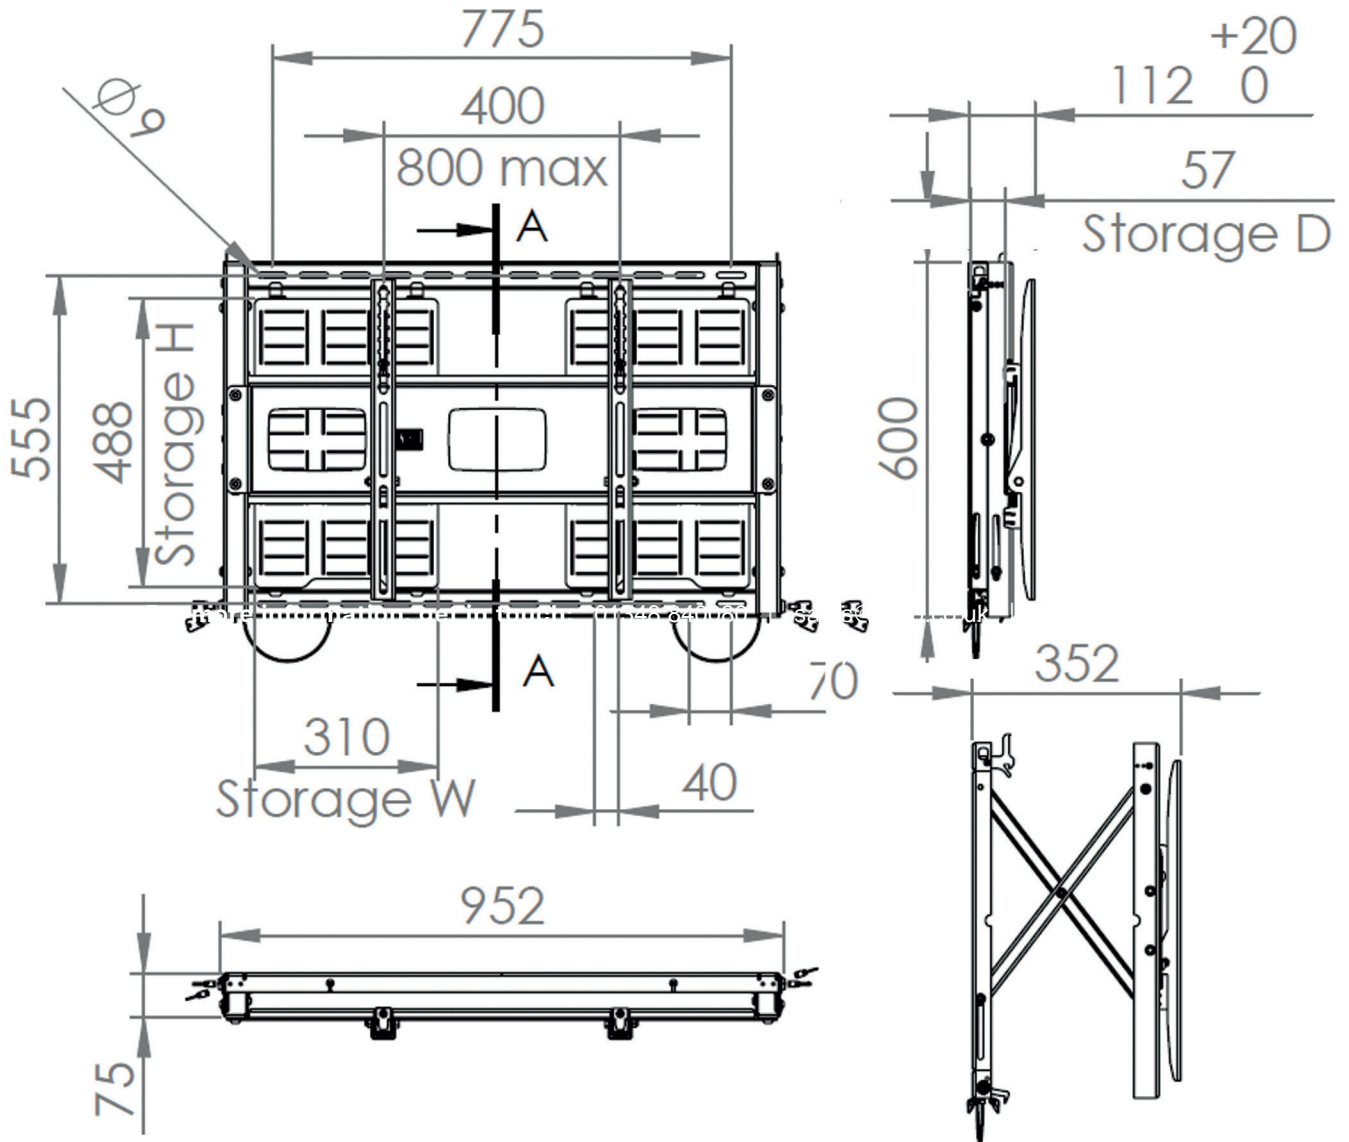

TECHNICAL DRAWING