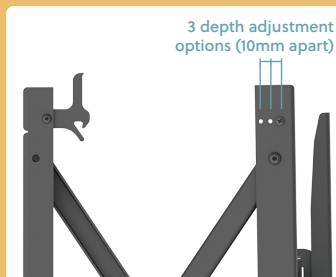

SPECIFICATION

Part Code	ASMW1
Cost (exc. VAT)	£505.60
Dimensions (h x w x d)	600 x 952 x 112-352 mm
Weight	20.8kg
Screen Size (Min - Max)	50 - 75"
VESA Fixing (Min/Max)	200x200 / 800x400
Weight Capacity	60kg
Colour Options	■ □

KEY FEATURES

- Spacious opening depth of 350mm.
- Quick-release latch mechanism provides easy access. Dedicated slots allow cords to be safely hidden.
- Lockable to secure devices when closed.
- Removable AV trays offers easy maintenance and allows for pre-population of devices if required.
- 3 depth adjustment settings allow you to cater for larger AV devices when closed (115mm / 125mm / 135mm).
- 310w x 488h AV trays offer ample space for a wide range of AV devices.
- Patented finger tip tilt control makes viewing angle adjustment easy. Offers variable tilt from 0° to 11°.
- Alternative screen arms are available.
- Built-in screen levelling.
- Accommodates a wide range of VESA patterns and screen sizes.
- Compatible with our sound/video bar and video conference camera mounts.

AV trays offer lateral movement to cater for mains and other inputs.

Twin column floor-to-ceiling and floor-to-wall versions available.

Adjustable closed depth allows you to cater for larger devices.

Easy-to-use pull cord and manual latch for lockable quick release.