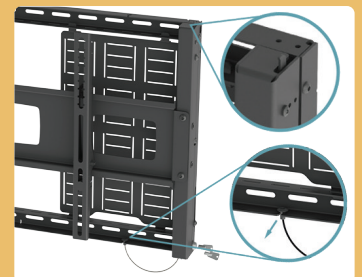

OVERVIEW

This pull-out serviceable mount offers the ability to populate the perforated AV trays with a broad range of devices for a chosen installation, either on-site or remotely.

The quick release scissor-action movement provides a spacious opening depth of 350mm for easy behind-screen access. Twin locks are provided for additional security when closed.

KEY FEATURES

- Spacious opening depth of 350mm.
- Quick-release latch mechanism provides easy access. Dedicated slots allow cords to be safely hidden.
- Lockable to secure devices when closed.
- Removable AV trays offers easy maintenance and allows for pre-population of devices if required.
- 3 depth adjustment settings allow you to cater for larger AV devices when closed (115mm / 125mm / 135mm).
- 310w x 488h AV trays offer ample space for a wide range of AV devices.
- Patented finger tip tilt control makes viewing angle adjustment easy. Offers variable tilt from 0° to 11°.
- Alternative screen arms are available.
- Built-in screen levelling.
- Accommodates a wide range of VESA patterns and screen sizes.
- Compatible with our sound/video bar and video conference camera mounts.

AV trays offer lateral movement to cater for mains and other inputs.

Twin column floor-to-ceiling and floor-to-wall versions available.

Adjustable closed depth allows you to cater for larger devices.

Easy-to-use pull cord and manual latch for lockable quick release.

TECHNICAL DRAWING

RELATED PRODUCTS

SBM1
Hook-On Sound Bar /
Video Bar Mount

VCMP
Hook-On Video
Conference Camera
Mount

VCTS1
Hook-On Twin Sound
Bar & Video Conference
Camera Mount

VTS1
Vertical Serviceable
Cassette Mount