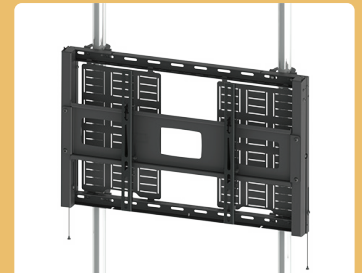

OVERVIEW

This pull-out serviceable mount offers the ability to populate the perforated AV trays with a broad range of devices for a chosen installation, either on-site or remotely.

The quick release scissor-action movement provides a spacious opening depth of 350mm for easy behind-screen access. Twin locks are provided for additional security when closed.

SPECIFICATION

Part Code	ASMW1
Cost (exc. VAT)	£505.60
Dimensions (h x w x d)	600 x 952 x 112-352 mm
Weight	20.8kg
Screen Size (Min - Max)	50 - 75"
VESA Fixing (Min/Max)	200x200 / 800x400
Weight Capacity	60kg
Colour Options	■ □

KEY FEATURES

- Spacious opening depth of 350mm.
- Quick-release latch mechanism provides easy access. Dedicated slots allow cords to be safely hidden.
- Lockable to secure devices when closed.
- Removable AV trays offers easy maintenance and allows for pre-population of devices if required.
- 3 depth adjustment settings allow you to cater for larger AV devices when closed (115mm / 125mm / 135mm).
- 310w x 488h AV trays offer ample space for a wide range of AV devices.
- Patented finger tip tilt control makes viewing angle adjustment easy. Offers variable tilt from 0° to 11°.
- Alternative screen arms are available.
- Built-in screen levelling.
- Accommodates a wide range of VESA patterns and screen sizes.
- Compatible with our sound/video bar and video conference camera mounts.

AV trays offer lateral movement to cater for mains and other inputs.

Twin column floor-to-ceiling and floor-to-wall versions available.

Adjustable closed depth allows you to cater for larger devices.

Easy-to-use pull cord and manual latch for lockable quick release.