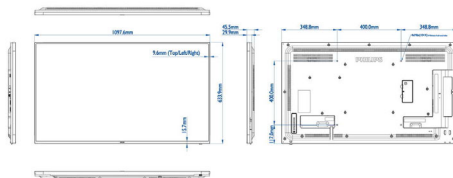

Convenience

- Tiled Matrix: Up to 15 x 15
- Keyboard control: Hidden, Lockable
- Signal loop through: DisplayPort, IR Loop through, DVI
- Network controllable: RJ45, RS232
- Screen-saving functions: Pixel Shift
- Picture in picture: PIP

Power

- Consumption (On mode): 130 W (max)
- Standby power consumption: <0.5 W
- Mains power: AC (100–240 V), 2.5 A
- Consumption (Typical): 75 W

Operating conditions

- Temperature range (operation): 0 ~ 40 °C
- Temperature range (storage): -10–50 °C
- Altitude: 0 ~ 3000 m
- MTBF: 50,000 hour(s)
- Humidity range (operation)[RH]: 10–90% (without condensation)
- Humidity range (storage) [RH]: 0–100% (without condensation)

Sound

- Built-in speakers: 2 x 10 W RMS

Accessories

- Included accessories: Remote Control, Batteries for remote control, AC Power Cord, Quick start guide, RS232 cable
- Included Accessories: Edge Alignment Kit (1)-2pcs, Edge Alignment Kit (2)-1pcs, M3 screw (x 1), RS232 daisy-chain cable, SD card cover (x 1),

- Thumb Screw (x 8)
- Stand: BM05922 (Universal Stand-L)(Option)

Miscellaneous

- On-Screen Display Languages: English, French, German, Spanish, Polish, Turkish, Russian, Italian, Simplified Chinese, Traditional Chinese, Japanese, Arabic
- Regulatory approvals: CE, CB, EAC, FCC, Class A, PSB, UL/cUL, EMF, EnergyStar 8.0
- Warranty: 3 year warranty

Issue date 2020-11-05

Version: 5.0.1

12 NC: 8670 001 57451
EAN: 87 12581 75595 9

© 2020 Koninklijke Philips N.V.
All Rights reserved.

Specifications are subject to change without notice.
Trademarks are the property of Koninklijke Philips N.V.
or their respective owners.

www.philips.com