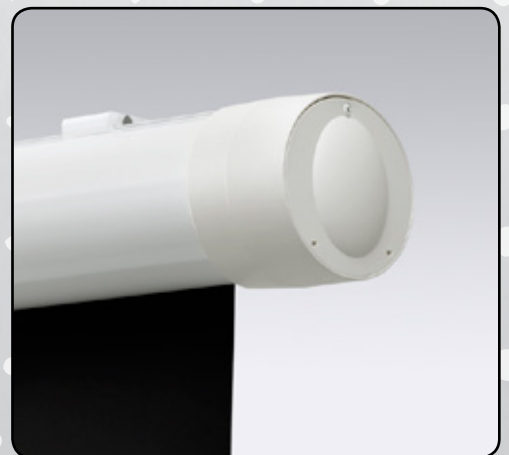

Features

- Includes one 110-120v or 220v 3-position switch.
- Case dimensions are 3 ¹³/₁₆" H x 5 ¹/₁₆" D (9.7 cm H x 12.9 cm D)
- Elliptical extruded aluminum case with domed endcaps and white finish
- Floating gunlatch wall brackets grip the screen securely and are barely visible
- NTSC, HDTV and WideScreen format have image area framed with black on all four sides
- Warranted for one year against defects in materials and workmanship
- Patent pending

Options

- **Controls**—Can be furnished with standard [control options](#)
- **Motors**—Available with optional 220v motor
- **Viewing Surfaces**—Numerous self-supporting [viewing surfaces](#) available
- Extra drop above viewing area is available, specify color. Some sizes include 12" (30 cm) black drop as standard

Sizes

- **16:10 Format**—from 67" (170 cm) to 109" (277 cm) diagonal
- **16:9 HDTV Format**—from 65" (165 cm) to 106" (269 cm) diagonal
- **4:3 NTSC/PAL Format**—from 72" (183 cm) to 120" (305 cm) diagonal
- **AV Format**—from 50" x 50" (127 cm x 127 cm) to 96" x 96" (244 cm x 244 cm) viewing area
- Custom sizes available

Supporting Documents

All instructions, technical drawings and other supporting documents are located at <http://www.draperinc.com/ProjectionScreens/DocumentListing.asp> in our document library.

For more information on this product visit:
www.draperinc.com/go/Salara.htm