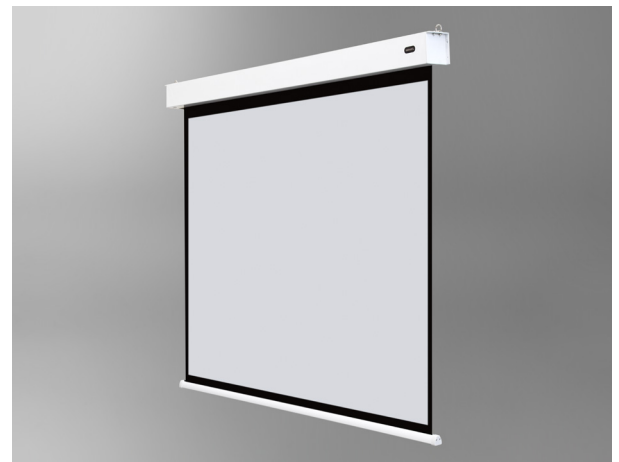

No plug | Just play! - The battery-powered screen does not require a permanent power supply and can be operated up to 500 times with a full charge. The discreet and crisp case design with flush-closing weighted bar is found through the entire Professional Plus series. The durable and smooth running motor with integrated RF remote control makes the screen a practical and convenient projection solution.

celexon Battery Screen
Electric Professional Plus

KEY INFORMATION

- Black side and bottom masking
- Black backed, impervious to light
- PVC cloth with fine structure for 4K to 8K projections
- Optimized gain factor of 1.1, viewing angle of over 150°
- Dimensionally stable & rigid shaft for optimum flatness and streak-free projection
- Powder-coated, white, square tube suitable for wall and ceiling mounting
- Power: 30 watts; Voltage: 220 - 240 volts; Frequency: 50 Hz
- Motor on left hand side when viewed from the front
- Stepless for use in alternate formats
- Weighted rod closes flush with the housing
- Integrated radio control incl. Remote control