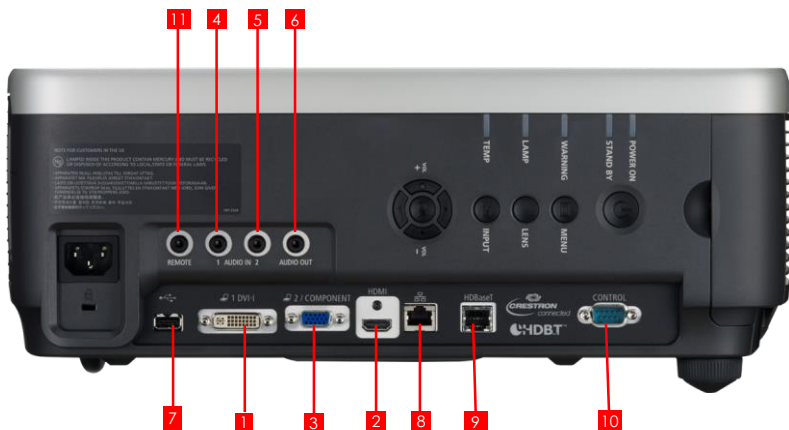

Product Range

XEED 4K500ST

XEED WUX6500

XEED WUX6010

XEED 4K501ST
XEED 4K500ST
XEED WUX6500
XEED WUX6010

Technical Specifications

PANEL	<p>Type LCOS reflective display, TFT Active Matrix</p> <p>Size and Number 0.71" diagonal, 3 panels</p> <p>Aspect Ratio 16:10</p> <p>Native Resolution 1920 x 1200 (WUXGA), 2,304,000 pixels</p>	PORTS AND CONNECTORS	<p>Digital RGB / Analogue RGB Input 1 DVI-I 29-pin</p> <p>Digital Video and Audio Input HDMI (incl Deep Colour)</p> <p>HDBaseT input RJ-45 (HDBaseT) Image, audio, control signal & network</p> <p>Analogue RGB Input 2 Mini D-Sub 15-pin (Component via optional adaptor cable)</p> <p>Audio Input 1 3.5mm stereo mini-jack</p> <p>Audio Input 2 3.5mm stereo mini-jack</p> <p>Audio Output 3.5mm stereo mini-jack (variable level)</p> <p>USB Port USB Type A</p> <p>Service Port / Projector Control Mini D-Sub 9-pin</p> <p>Network Port RJ-45 (1000BASE-T / 100BASE-TX / 10BASE-T)</p> <p>Wired remote control 3.5mm stereo mini-jack</p>
OPTICS	<p>Lamp Type 370W / 300W NSHA</p> <p>Lens F Number and Focal Length F1.89 – F2.65; f=23.0 – 34.5mm (Lens RS-IL01ST)</p> <p>Zoom Magnification and Control 1.5x Motorised</p> <p>Focus Control Motorised</p> <p>Lens Shift Vertical: -15% to +55%, Motorised Horizontal: +/-10%, Motorised</p>	MECHANISMS	<p>Front Elevation Mechanism Two rotary feet, 6° maximum image elevation</p>
IMAGE AND AUDIO	<p>Brightness 6500 lumens (5270 lumens in Eco Mode)</p> <p>Colour Brightness 6500 lumens (5270 lumens in Eco Mode)</p> <p>Brightness Uniformity 88%</p> <p>Contrast Ratio 2000:1 (full on / full off)</p> <p>Projection Distance Coverage 1.3m – 29.0m (3.2m – 4.8m for 100" image, Lens RS-IL01ST)</p> <p>Screen Size 40" – 600" (86 x 54cm – 1292 x 808cm)</p> <p>Projection Ratio 1.49:1 – 2.24:1</p> <p>Digital Zoom Magnification 1x – 12x</p> <p>Keystone Correction Range Vertical: +/-20° Horizontal: +/-20°</p> <p>Digital RGB Compatibility WUXGA / UXGA / WSXGA+ / SXGA+ / WXGA+ / FWXGA / WXGA / SXGA / XGA / SVGA / VGA</p> <p>Analogue RGB Compatibility WUXGA / UXGA / WSXGA+ / SXGA+ / WXGA+ / FWXGA / WXGA / SXGA / XGA / SVGA / VGA</p> <p>Digital Video Scan Systems 1080p / 1080i / 720p / 576p / 480p</p> <p>Component Video Scan Systems 1080p / 1080i / 720p / 576p / 576i / 480p / 480i</p> <p>HDBaseT input Equivalent to the input of digital RGB and digital video</p> <p>USB data transfer JPEG still image</p> <p>Built-in Speaker 5W RMS, Monaural</p>	RATINGS	<p>Dimensions (W x H x D) 380mm x 170mm x 430mm (including protrusions)</p> <p>Weight 8.5kg (without lens)</p> <p>Power Source 100V – 240V AC, 50/60Hz</p> <p>Power Consumption Normal Mode: 500W / Eco Mode: 410W / Standby: 0.3-2.0W (depending on HDBaseT and network settings)</p> <p>Noise Level (Normal / Eco) Normal Mode: 43dB / Eco Mode: 39dB</p> <p>Operating Environment 0°C to +40°C (20%RH - 85%RH)</p> <p>Storage Environment -30°C to +60°C</p> <p>Warranty 3 years</p>
		Footnotes	<p>All data is based on Canon standard testing methods except where indicated. Subject to change without notice.</p>