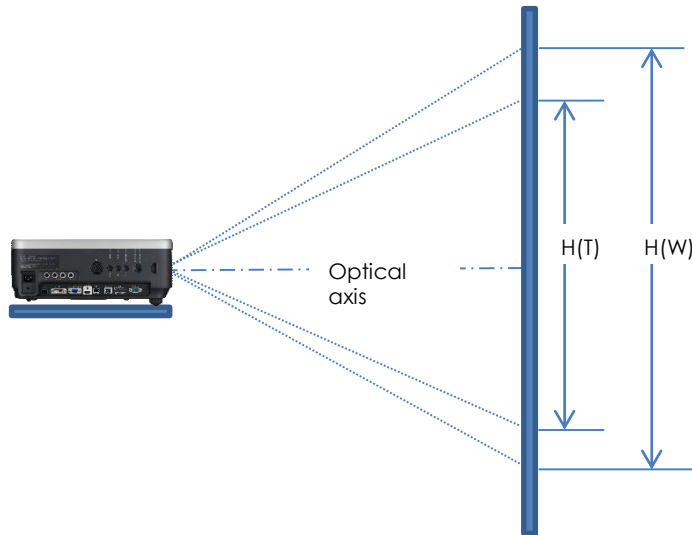

Projection Distance (metres)

Lens	100"	200"	300"	400"	500"	600"
Wide Fixed Zoom lens RS-IL03WF	1.73	3.45	5.17			
Wide Zoom Lens RS-IL05WZ	2.2 - 3.2	4.3 - 6.5	6.5 - 9.7	8.6 - 13	10.8 - 16.3	12.9 - 19.5
Standard Zoom Lens RS-IL01ST	3.2 - 4.8	6.4 - 9.6	9.6 - 14.5	12.9 - 19.3	16.1 - 24.1	19.3 - 29
Long Zoom Lens RS-IL02LZ	4.7 - 8	9.5 - 16.1	14.2 - 24.2	19 - 32.3	23.8 - 40.4	28.5 - 48.5
Ultra-Long Zoom Lens RS-IL04UL	7.6 - 14.9	15.2 - 29.8	22.7 - 44.6	30.2 - 59.4	37.7 - 74.2	45.2 - 89