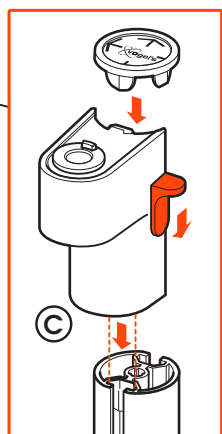

3b

MOMO 2127