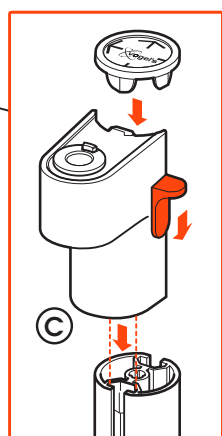

3a

MOMO 2117