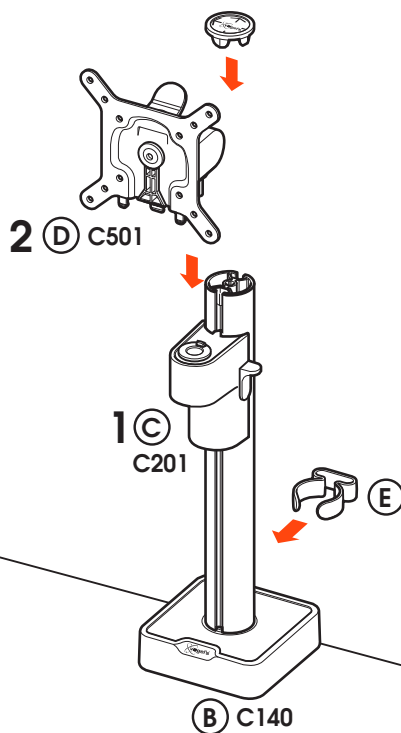

3a

MOMO 2117