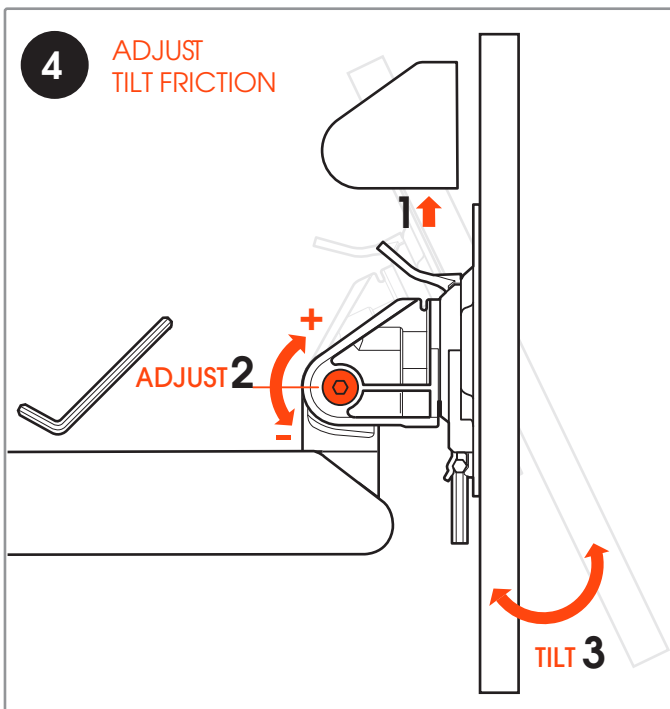

### CONTENTS

Mounting Instructions	3
Contact Details	8

Max. load MOMO 2116 = 20 kg / 44 lbs  
Max. load MOMO 4126 + MOMO 4136 = 10 kg / 22 lbs

MOMO Motion/Motion+  
MOMO 2116 / 4126 / 4136

**Vogel's Products BV**