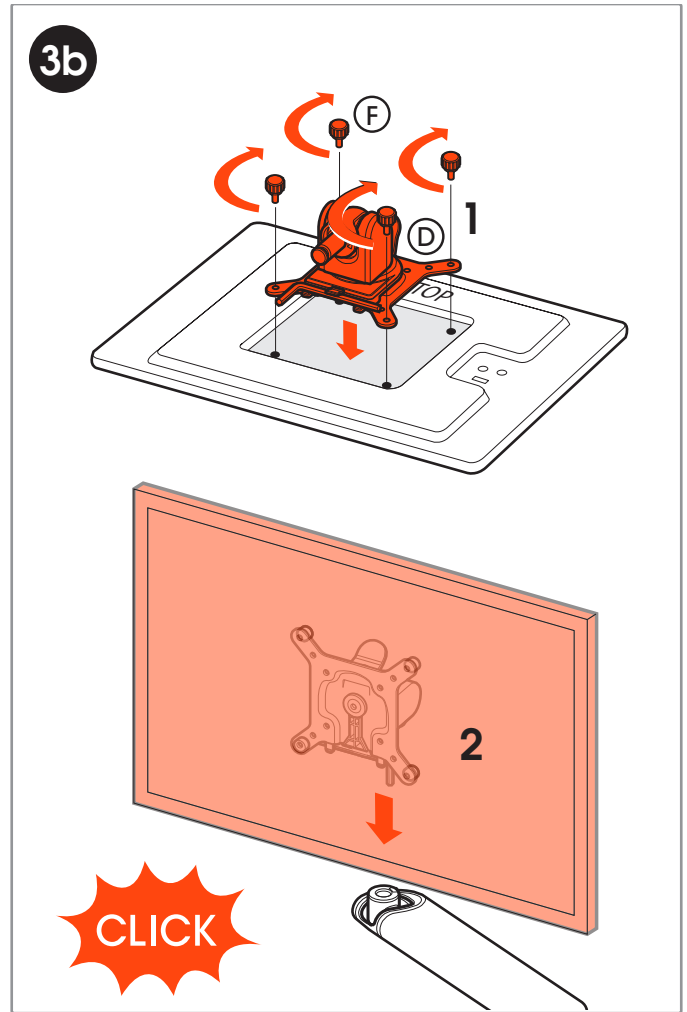

### CONTENTS

Mounting Instructions	3
Contact Details	8

Max. load MOMO 2116 = 20 kg / 44 lbs  
Max. load MOMO 4126 + MOMO 4136 = 10 kg / 22 lbs

MOMO Motion/Motion+  
MOMO 2116 / 4126 / 4136

**Vogel's Products BV**