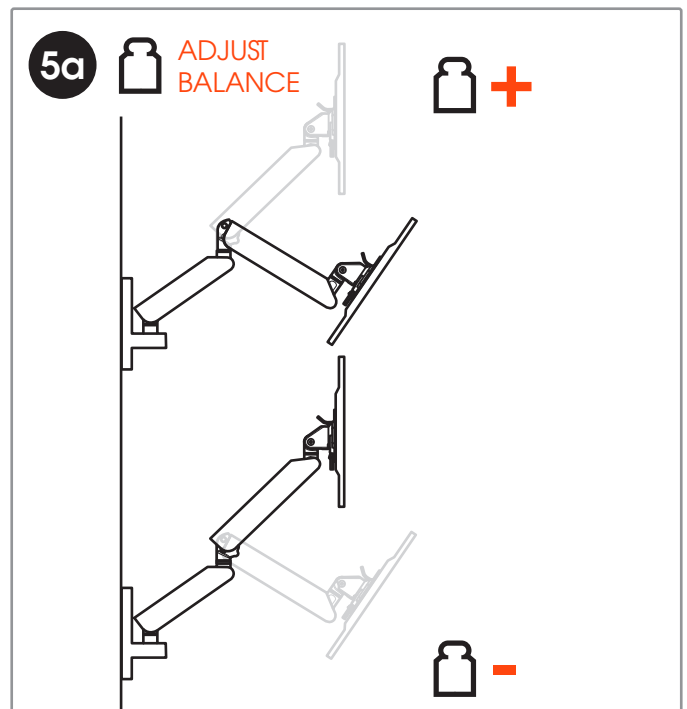

### CONTENTS

Mounting Instructions	3
Contact Details	8

Max. load MOMO 2116 = 20 kg / 44 lbs  
Max. load MOMO 4126 + MOMO 4136 = 10 kg / 22 lbs

MOMO Motion/Motion+  
MOMO 2116 / 4126 / 4136

**Vogel's Products BV**