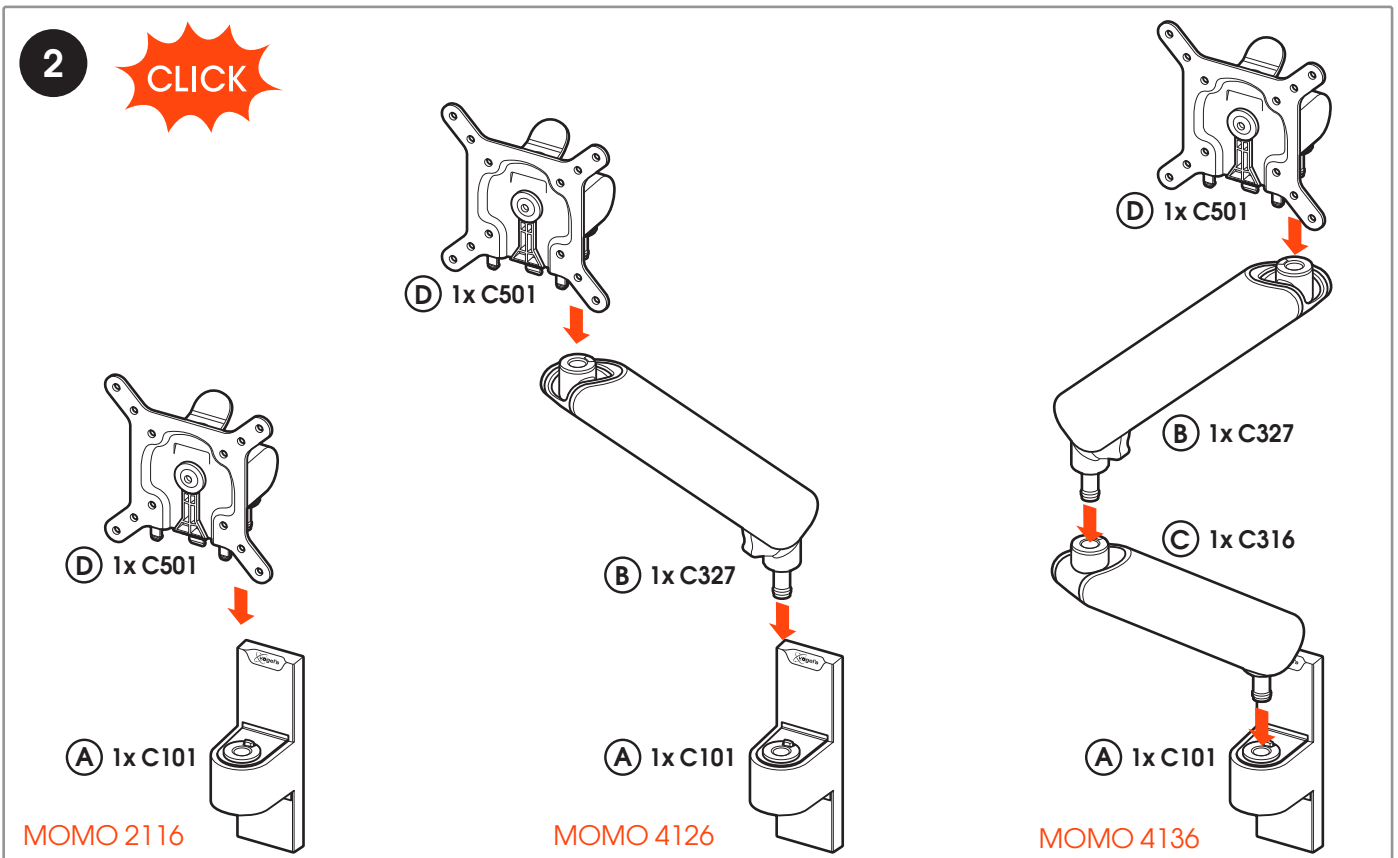

### CONTENTS

Mounting Instructions	3
Contact Details	8

Max. load MOMO 2116 = 20 kg / 44 lbs  
Max. load MOMO 4126 + MOMO 4136 = 10 kg / 22 lbs

MOMO Motion/Motion+  
MOMO 2116 / 4126 / 4136

**Vogel's Products BV**