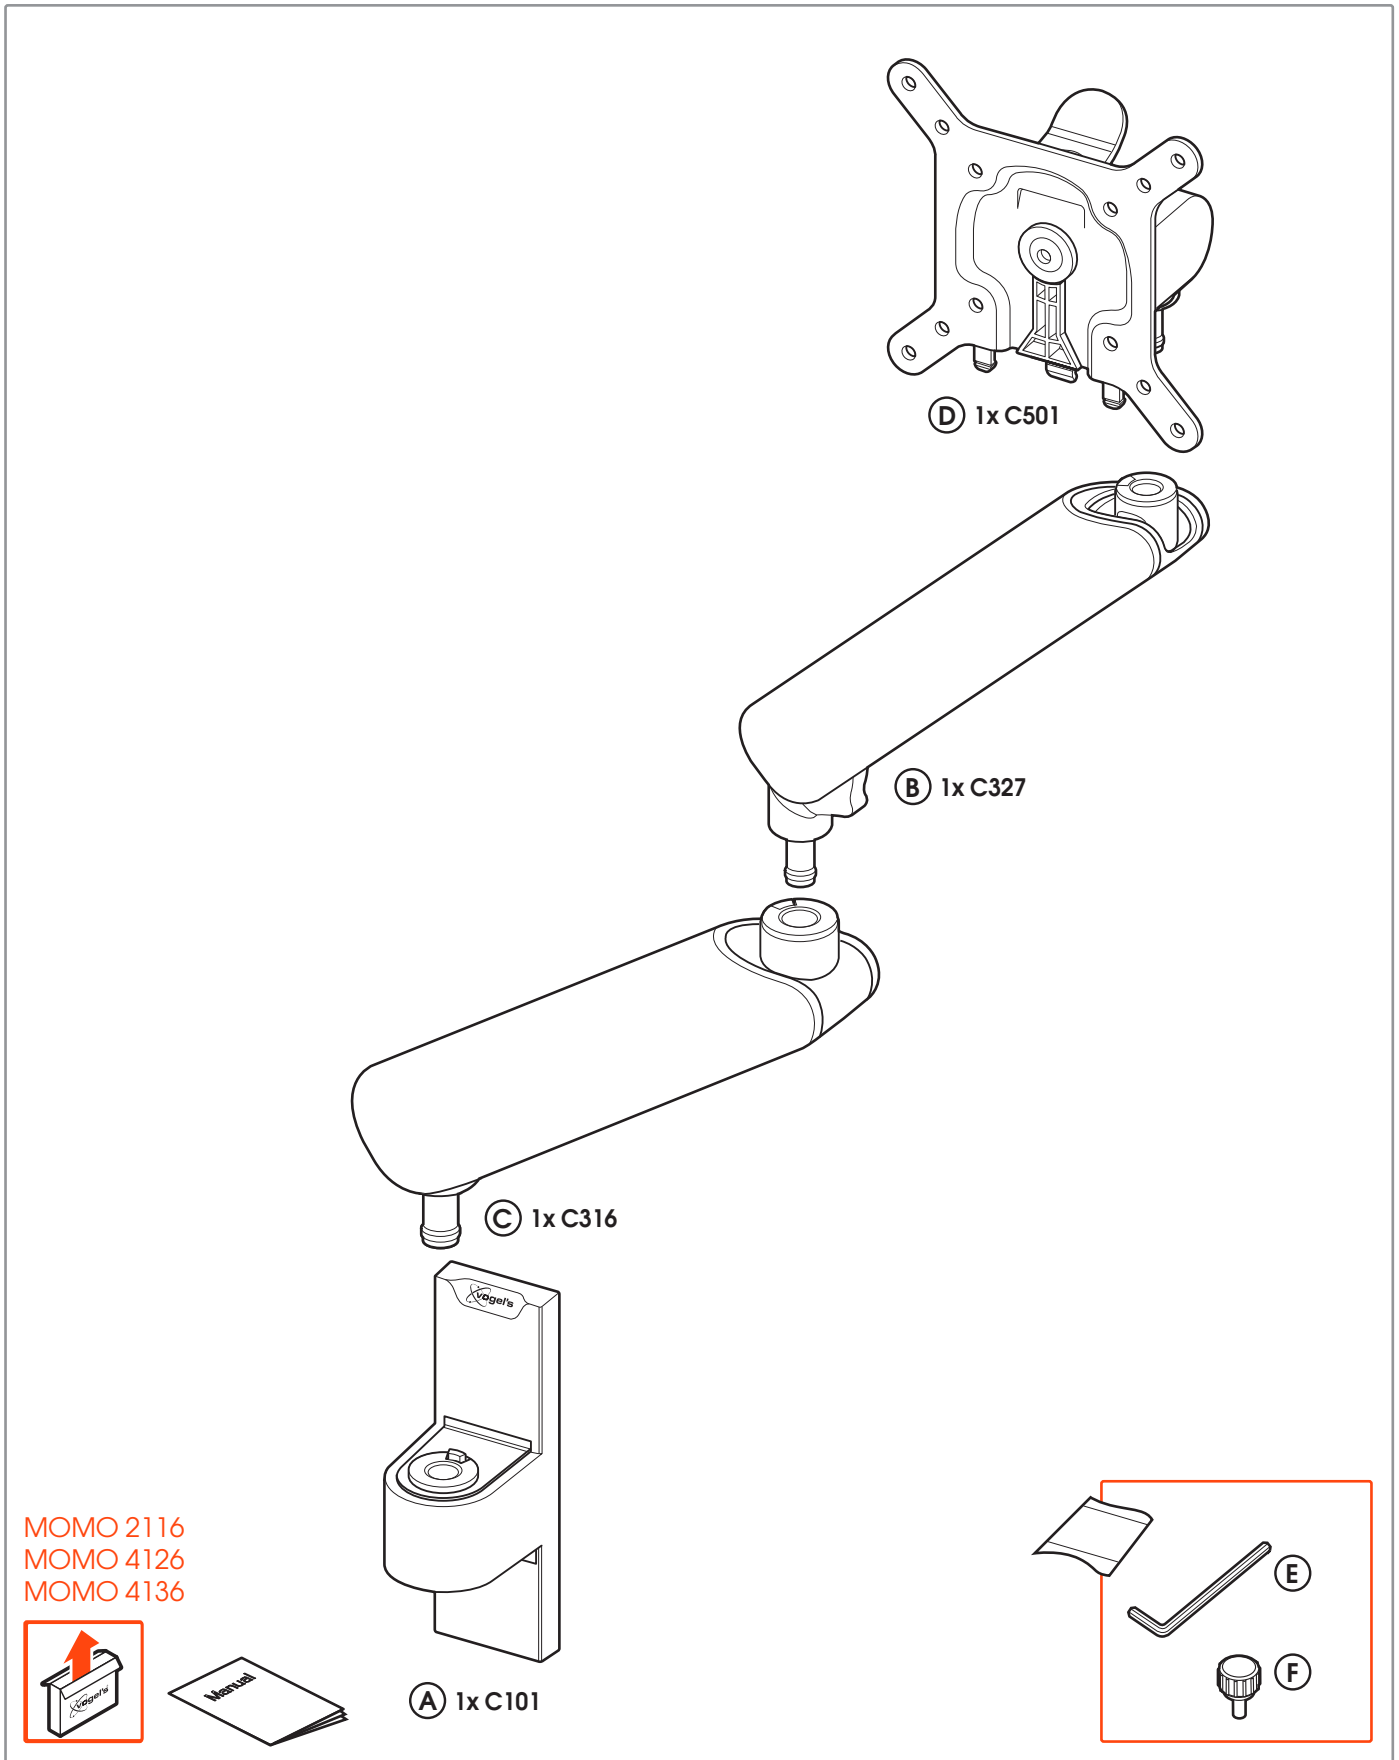

### CONTENTS

Mounting Instructions	3
Contact Details	8

Max. load MOMO 2116 = 20 kg / 44 lbs  
Max. load MOMO 4126 + MOMO 4136 = 10 kg / 22 lbs

MOMO Motion/Motion+  
MOMO 2116 / 4126 / 4136

**Vogel's Products BV**