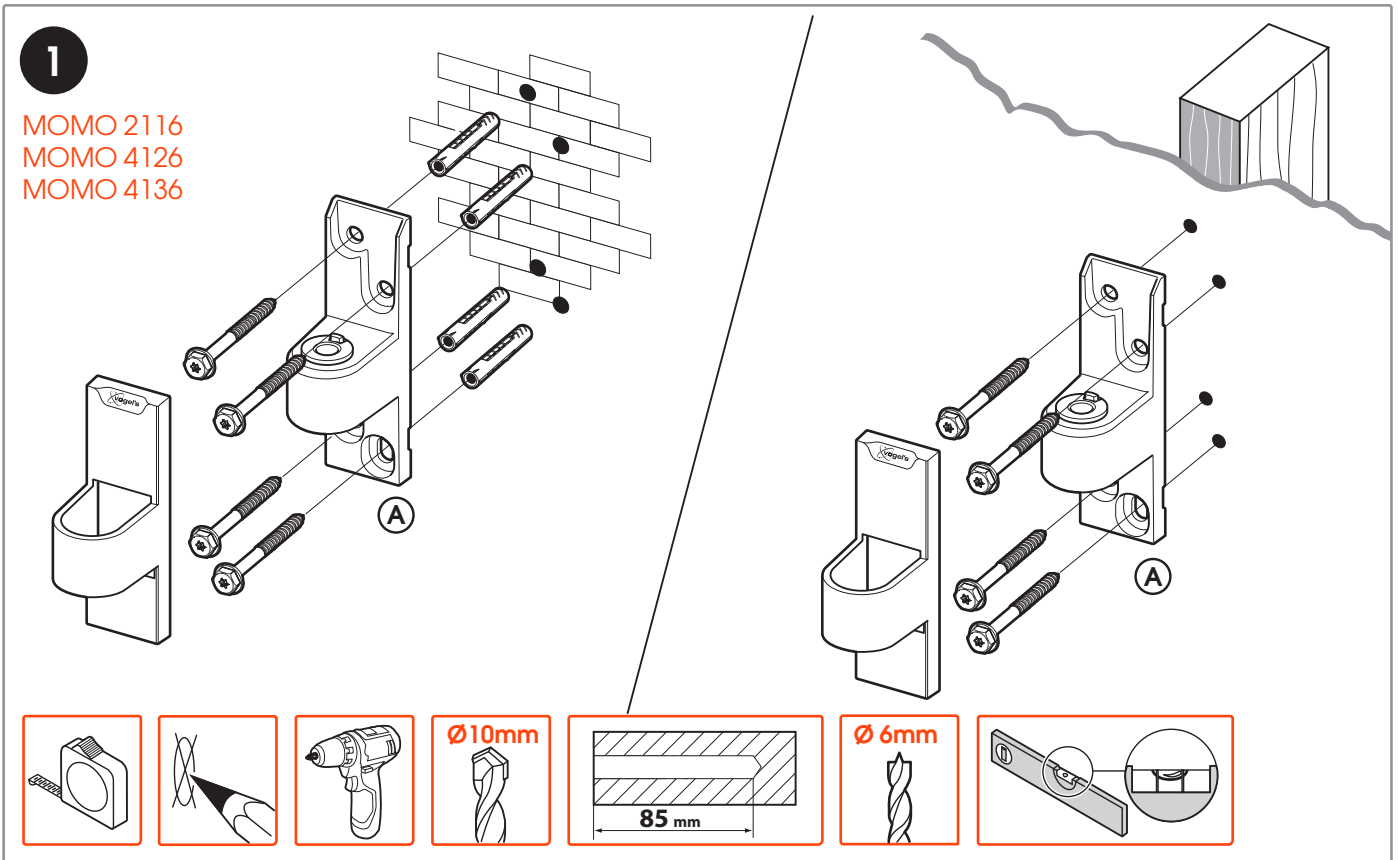

### CONTENTS

Mounting Instructions	3
Contact Details	8

Max. load MOMO 2116 = 20 kg / 44 lbs  
Max. load MOMO 4126 + MOMO 4136 = 10 kg / 22 lbs

MOMO Motion/Motion+  
MOMO 2116 / 4126 / 4136

**Vogel's Products BV**