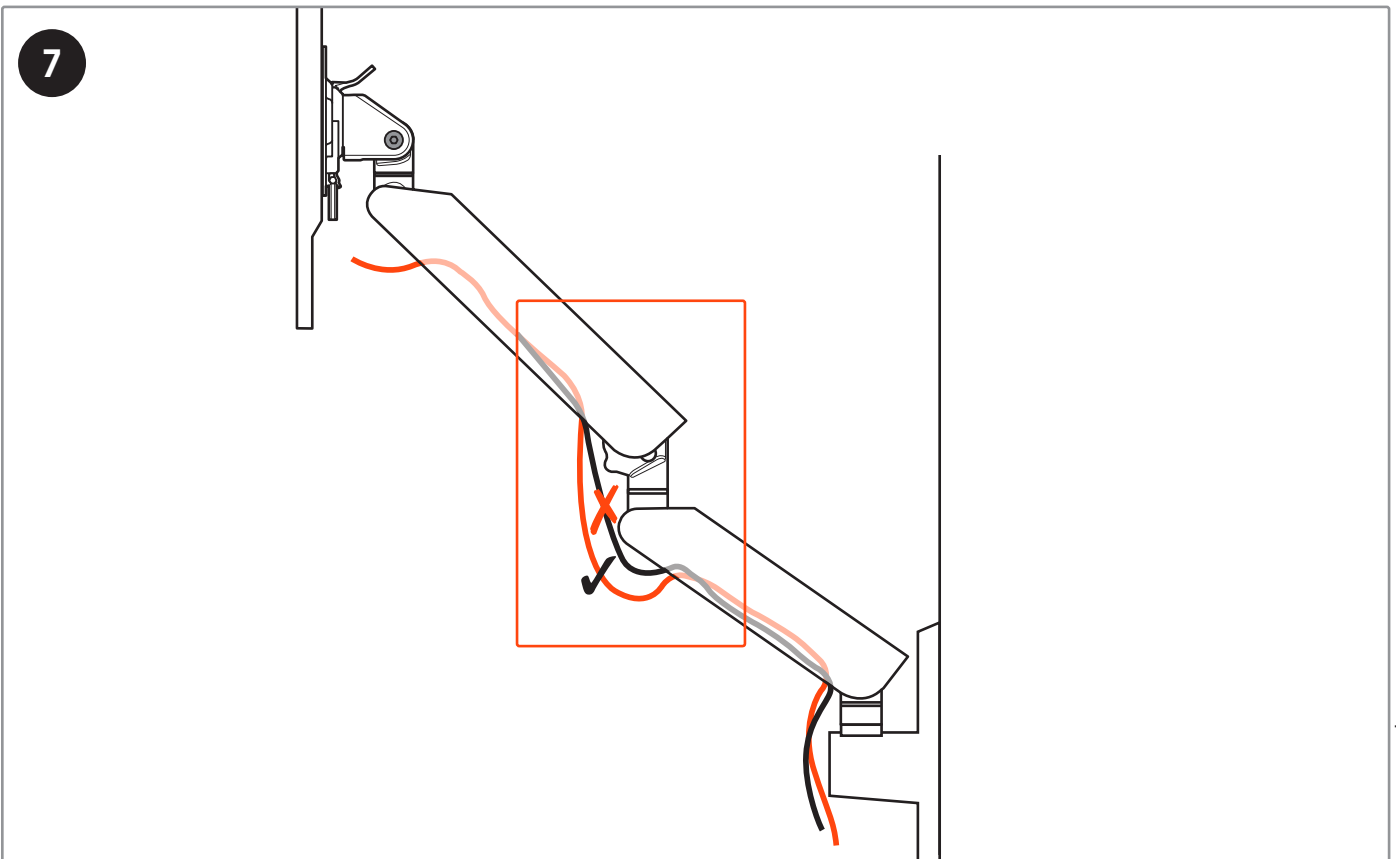

### CONTENTS

Mounting Instructions	3
Contact Details	8

Max. load MOMO 2116 = 20 kg / 44 lbs  
Max. load MOMO 4126 + MOMO 4136 = 10 kg / 22 lbs

MOMO Motion/Motion+  
MOMO 2116 / 4126 / 4136

**Vogel's Products BV**