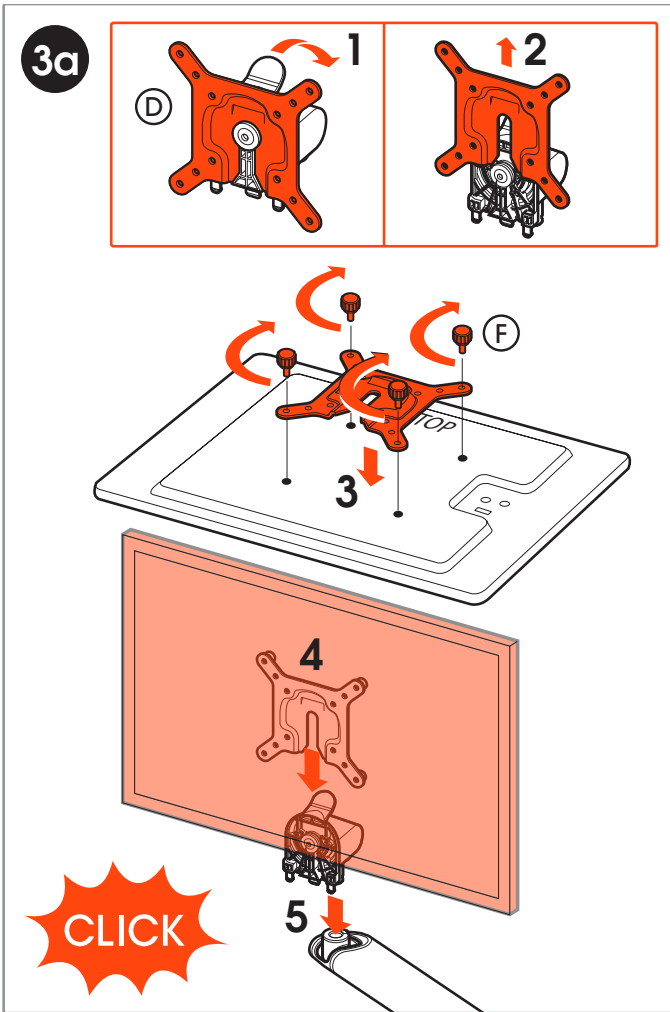

### CONTENTS

Mounting Instructions	3
Contact Details	8

Max. load MOMO 2116 = 20 kg / 44 lbs  
Max. load MOMO 4126 + MOMO 4136 = 10 kg / 22 lbs

MOMO Motion/Motion+  
MOMO 2116 / 4126 / 4136

**Vogel's Products BV**