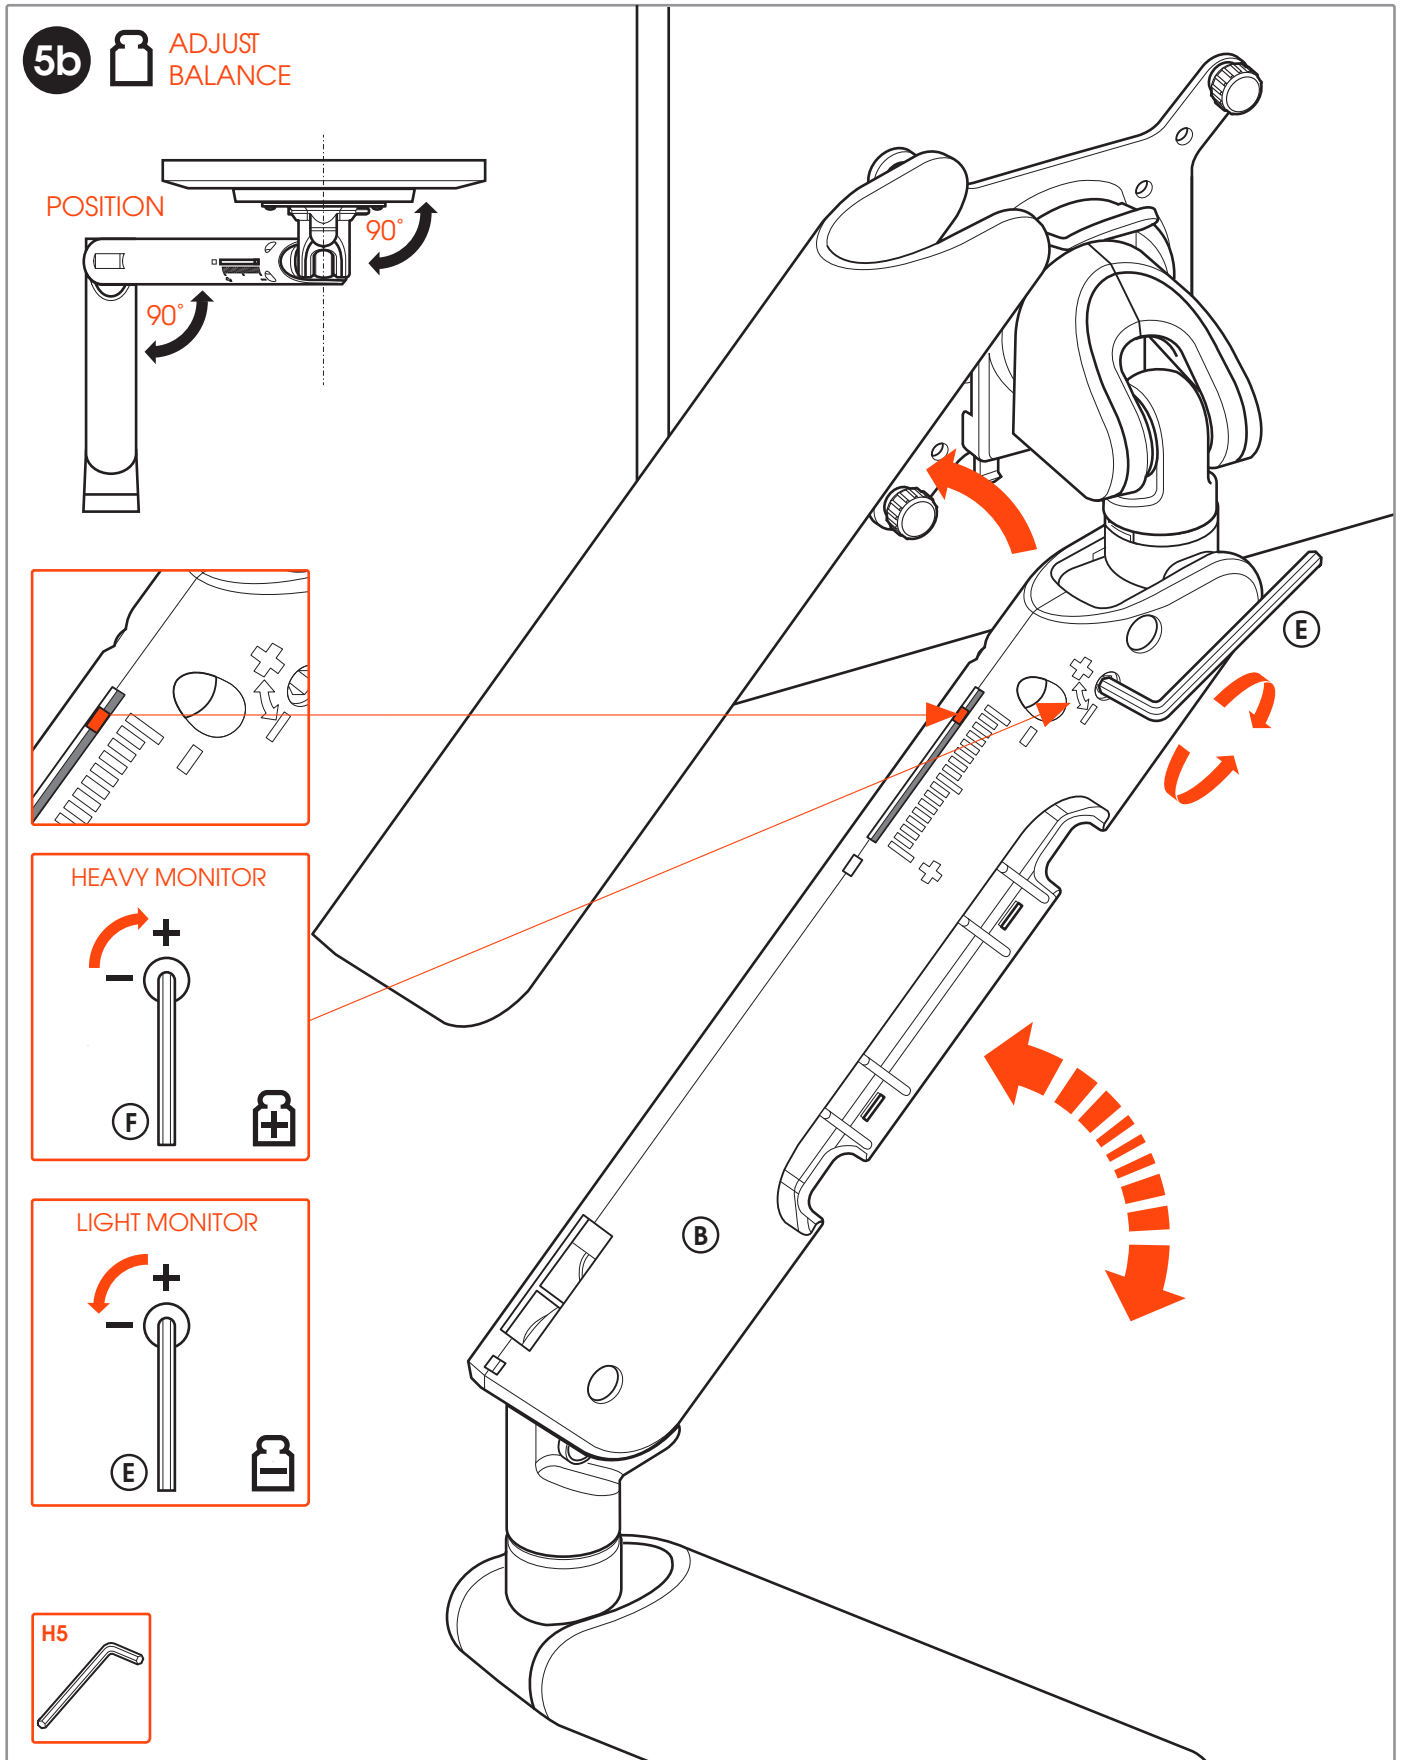

### CONTENTS

Mounting Instructions	3
Contact Details	8

Max. load MOMO 2116 = 20 kg / 44 lbs  
Max. load MOMO 4126 + MOMO 4136 = 10 kg / 22 lbs

MOMO Motion/Motion+  
MOMO 2116 / 4126 / 4136

**Vogel's Products BV**