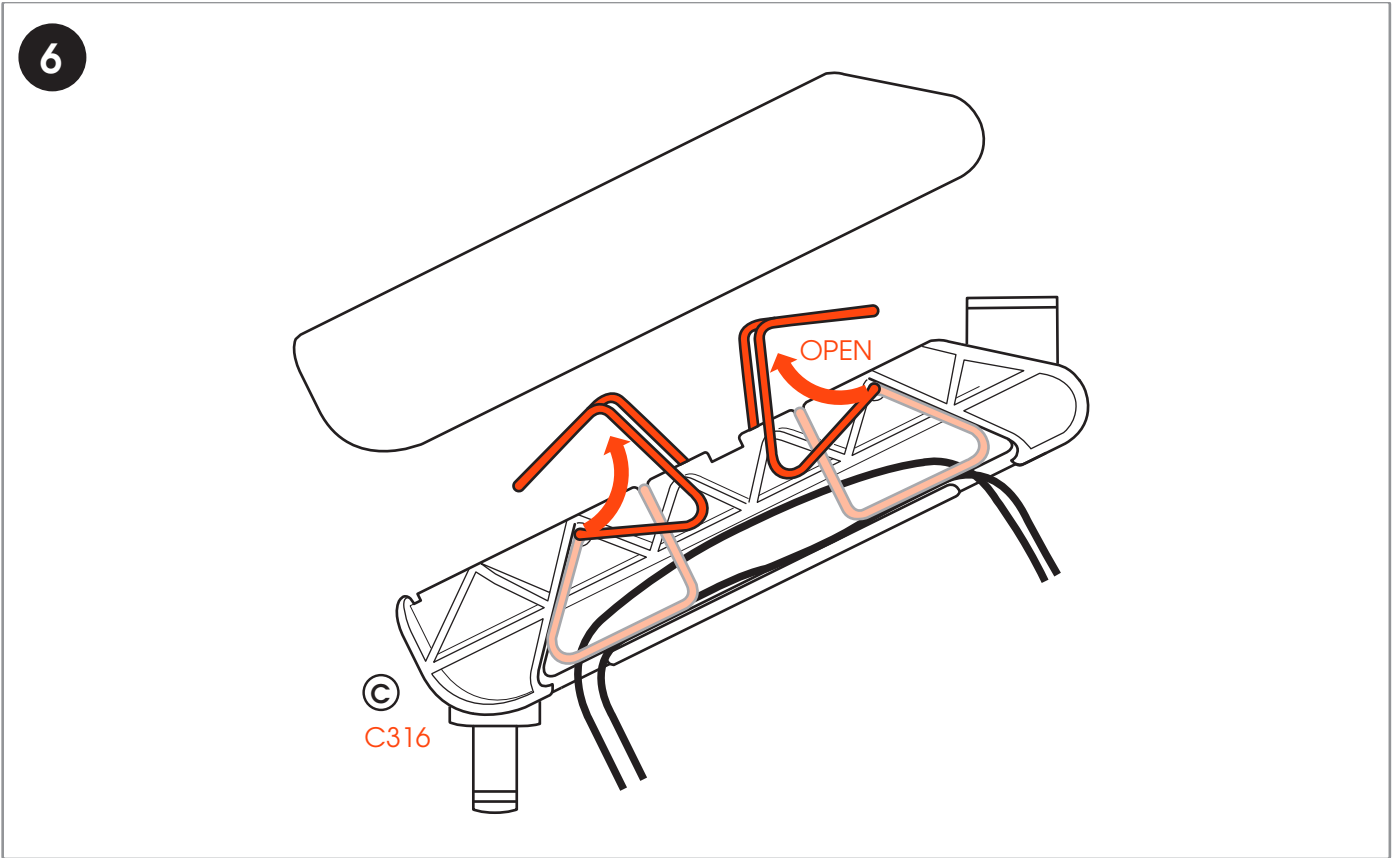

### CONTENTS

Mounting Instructions	3
Contact Details	8

Max. load MOMO 2116 = 20 kg / 44 lbs  
Max. load MOMO 4126 + MOMO 4136 = 10 kg / 22 lbs

MOMO Motion/Motion+  
MOMO 2116 / 4126 / 4136

**Vogel's Products BV**